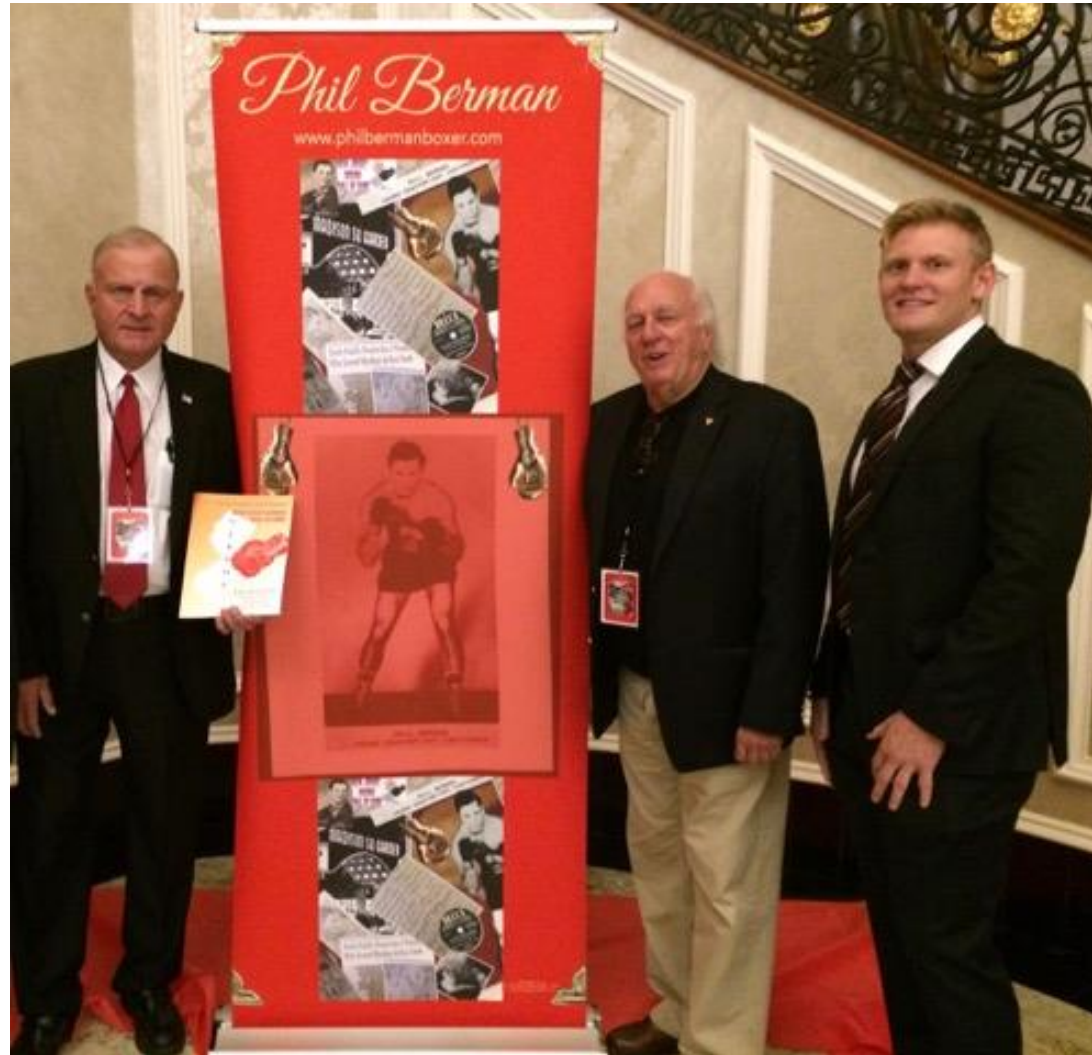

*Phil Berman's Award Plaque*

**I-r, Captain Sal Maggio, #2177 (Ret); Lt. Frederick T. Martens, #2215 (Ret);  
and Phil's nephew Lewis Berman.**

*Captain Sal Maggio, #2177 (Ret) at the podium and to his left standing is Lewis Berman, Phil's nephew, and next is Phil's daughter, Ellen Berman.*

**l-r, Renowned prize fighter Chuck Wepner "The Bayonne Bleeder" along with Joe Berman, Phil's son and Joe's son, Lewis Berman**

**I-r, Captain Sal Maggio, #2177 (Ret), Lewis Berman, Phil's nephew and Phil's daughter Ellen Berman standing.**

I-r, Captain Sal Maggio, #2177 (Ret) & SFC Fredrick Staudinger, #2313 (Ret)